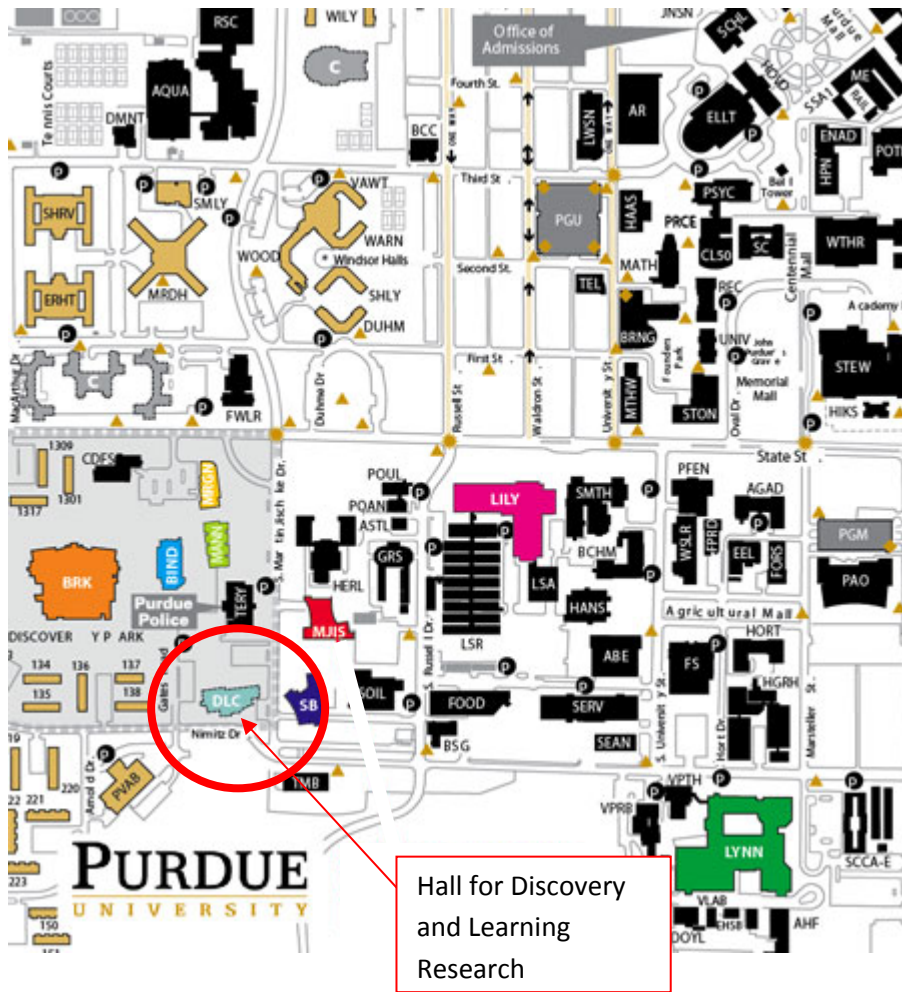

The Inaugural Purdue Graduate Student Conference on Communication Research will be hosted by the Hall for Discovery and Learning Research, one of the newest buildings in Discovery Park.

There is some parking available in the area, however please note that the parking directly in front of the Hall for Discovery and Learning Research is the parking lot of the Purdue Police Department and is an A permit lot 24 hours a day, seven days a week. As you can imagine, this lot is quite well patrolled. Permits are only required during the week at other lots nearby. Please refer to the map below

Parking Legend

- Grant Street Visitor Parking – hourly rates apply
- A – Faculty and Staff Permits
- B – Faculty and Staff Permits
- C – Commuter Student Permits
- CG – Garage-Specific Student Permits
- Residence Hall Permits – Restricted at all times to vehicles displaying these permits
- Purdue Village Housing Permits – Restricted at all times to vehicles displaying these permits
- Graduate House Permits – Restricted at all times to vehicles displaying these permits
- North/South Academic Campus Border
- Special Parking for People with Disabilities
- Metered Parking
- Emergency Telephone Service Call Boxes – at street level
- Emergency Telephone Service Call Boxes – in tunnels and garages
- Stop light
- One way street