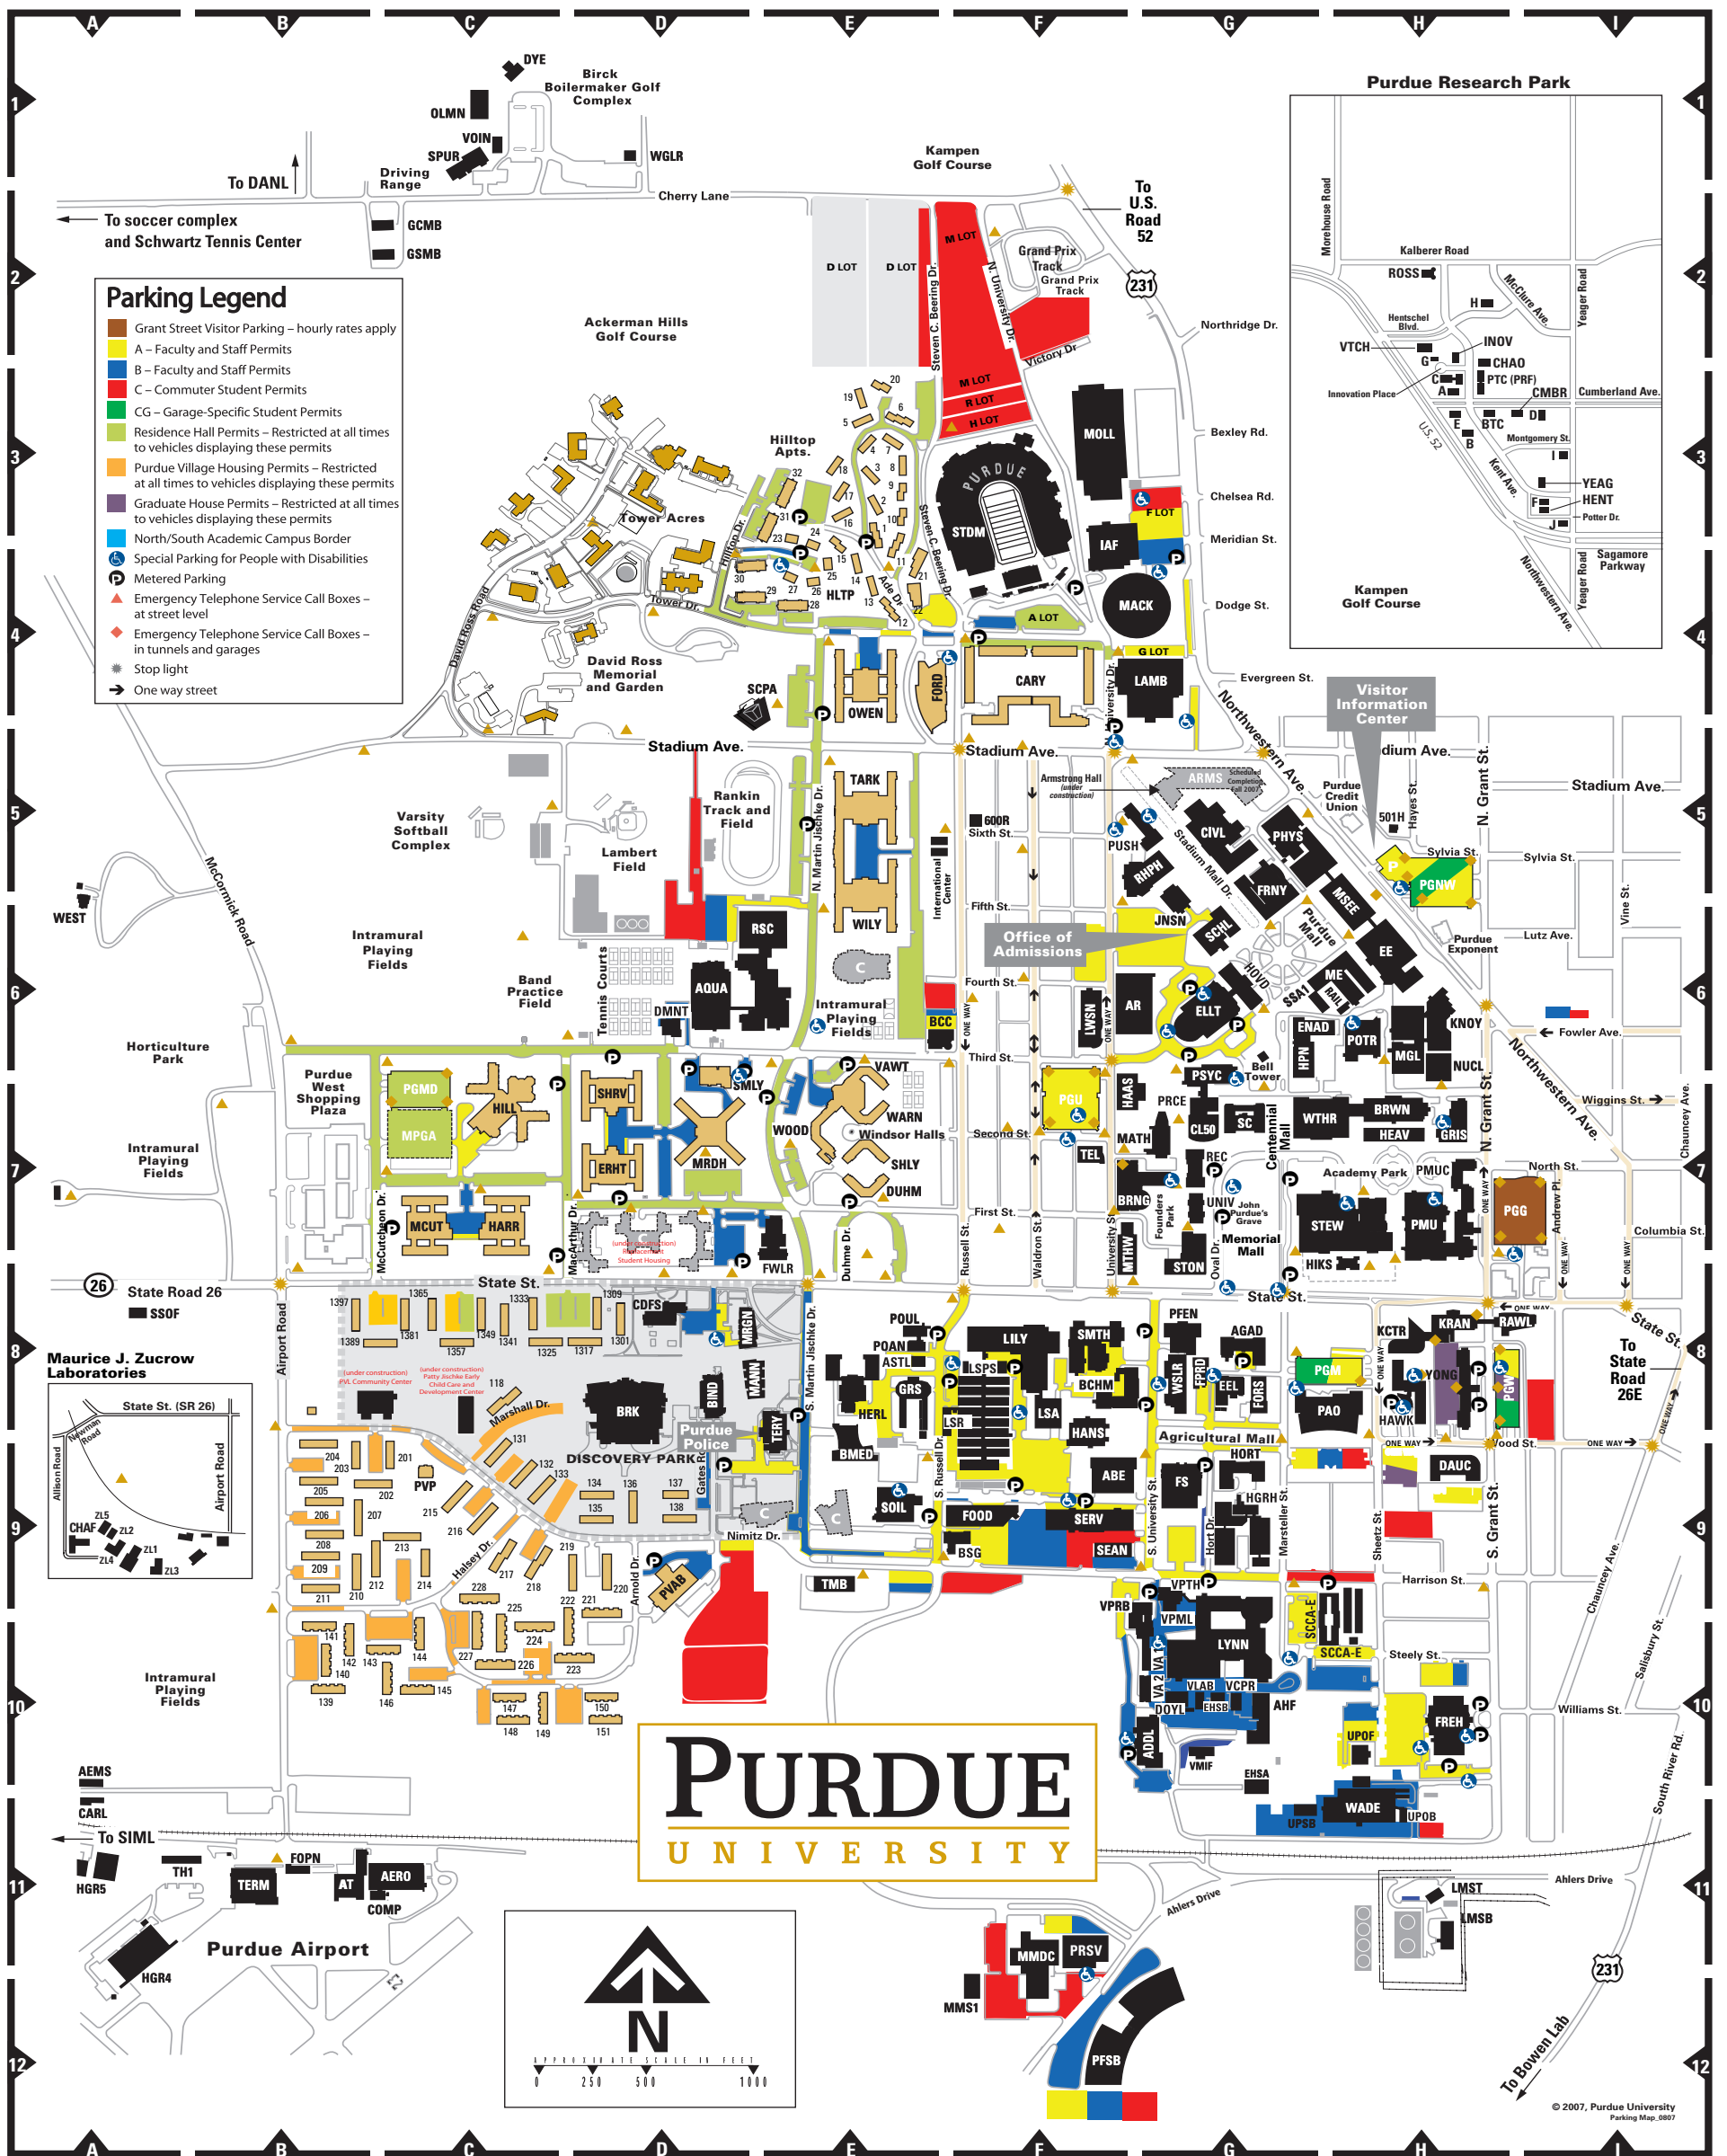

The Inaugural Purdue Graduate Student Conference on Communication Research will be hosted by the Hall for Discovery and Learning Research, one of the newest buildings in Discovery Park.

There is some parking available in the area, however please note that the parking directly in front of the Hall for Discovery and Learning Research is the parking lot of the Purdue Police Department and is an A permit lot 24 hours a day, seven days a week. As you can imagine, this lot is quite well patrolled. Permits are only required during the week at other lots nearby. Please refer to the map below

Parking Legend

- Grant Street Visitor Parking – hourly rates apply
- A – Faculty and Staff Permits
- B – Faculty and Staff Permits
- C – Commuter Student Permits
- CG – Garage-Specific Student Permits
- Residence Hall Permits – Restricted at all times to vehicles displaying these permits
- Purdue Village Housing Permits – Restricted at all times to vehicles displaying these permits
- Graduate House Permits – Restricted at all times to vehicles displaying these permits
- North/South Academic Campus Border
- Special Parking for People with Disabilities
- Metered Parking
- Emergency Telephone Service Call Boxes – at street level
- Emergency Telephone Service Call Boxes – in tunnels and garages
- Stop light
- One way street

Residence Halls

H8	Cary Quadrangle	F4
G9	Cary Quadrangle	E7
G6	Duhme Residence Hall	D7
G6	Duhme Residence Hall	C7
H6	Earhart Residence Hall	C7
H8	Harrison Residence Hall	E3
F8	Hillbrand Residence Hall	B-C-D8, 9,10
G10	Hilltop Apartments	C7
F4	Purdue Village	D7
G7	McCutcheon Residence Hall	E4
G5	Meredith Residence Hall	E7
H7	Owen Residence Hall	D7
G6	Shealy Residence Hall	E5
F5	Shreve Residence Hall	E7
F5	Tarkington Residence Hall	E5
D6	Vawter Residence Hall	E7
G7	Warren Residence Hall	E5
G6	Wiley Residence Hall	E7
D4	Wood Residence Hall	